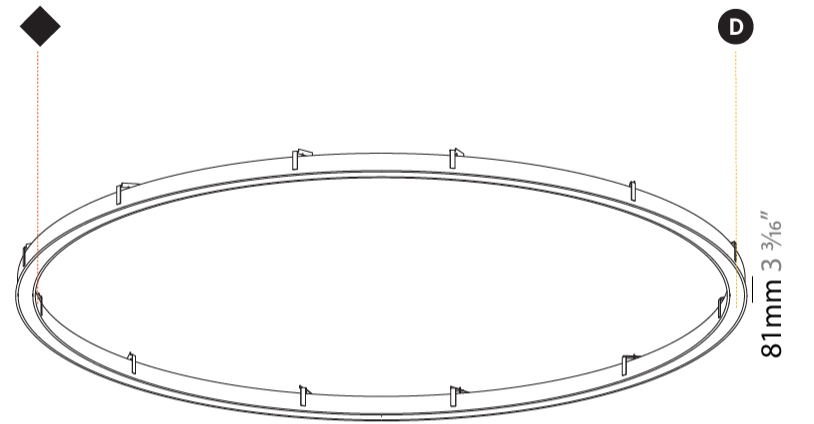

GENERAL

Series: Glorious
 Subseries: Glorious Slim
 Brand: Prolicht
 Division: Architectural
 Mounting Type: Recessed
 Mounting Location: Ceiling
 Subcategory: Ambient

PHYSICAL

Shape: Round
 Diameter (mm): 5216
 Diameter (in): 205 ³/₈
 Height (mm): 81
 Height (in): 3 ³/₁₆
 Min. Recessing Depth (mm): 120
 Min. Recessing Depth (in): 4 ³/₄
 Light Distribution: Direct
 Weight (kg): 47.924
 Weight (lbs): 106.00
 Diffuser: [PMMA - Opal or Micro-Prism](#)
 Fixture Finish: [SSR / BKV / CWI / CRY / HAB / UFT / ITA / RUA / FTG / MYG / LOD / PUS / FRO / FUP / KIA / POP / BLS / SPG / MEY / GOH / GUM / CHC / COM / ABZ / JAG / OBR / MOS / ROR](#)
 Fixture Material: Aluminum
 Cut-out Measurements: 5207mm / 205" x 5063mm / 199 5/16"

Ø 5054mm 199"
 Ø 5216mm 205 ³/₈ "

GLORIOUS SLIM SURFACE

A3D022-

base number LED Dimming Color Temperature Finishes (Diamond) Diffuser Options

1. To build a product code in our configurator select the specify button on the base model # product page

Division: Architectural

Mounting Type: Surface

Mounting Location: Ceiling

Subcategory: Ambient

PHYSICAL

Shape: Round

Diameter (mm): 5200

Diameter (in): 204 ³/₄

Height (mm): 90

Height (in): 3 ⁹/₁₆

Light Distribution: Direct

Weight (kg): 47.924

Weight (lbs): 105.43

Diffuser: PMMA - Opal or Micro-Prism

Fixture Finish: SSR / BKV / CWI / CRY / HAB / UFT / ITA / RUA / FTG / MYG / LOD / PUS / FRO / FUP / KIA / POP / BLS / SPG / MEY / GOH / GUM / CHC / COM / ABZ / JAG / OBR / MOS / ROR