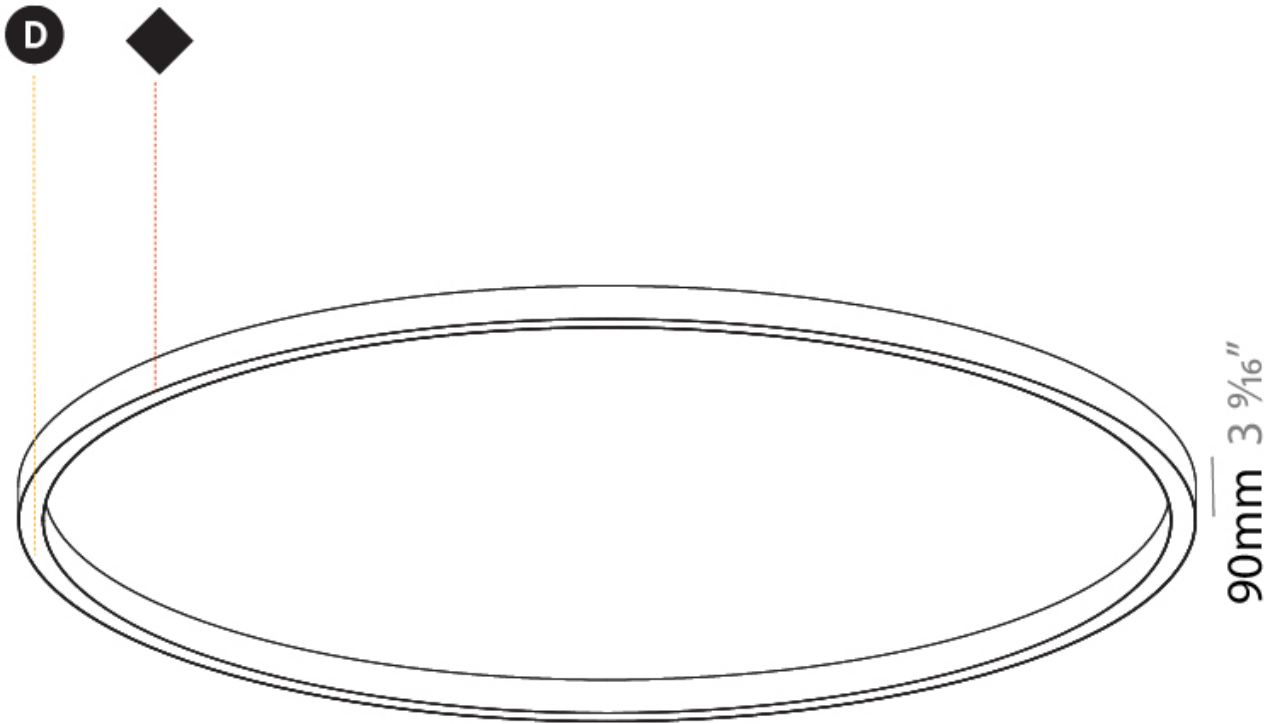

Height (mm): 90

Height (in): 3 ⁹/₁₆

Light Distribution: Direct

Weight (kg): 47.924

Weight (lbs): 105.43

Diffuser: PMMA - Opal or Micro-Prism

Fixture Finish: SSR / BKV / CWI / CRY / HAB / UFT / ITA / RUA / FTG / MYG / LOD / PUS / FRO / FUP / KIA / POP / BLS / SPG / MEY / GOH / GUM / CHC / COM / ABZ / JAG / OBR / MOS / ROR

PROJECT
TYPE
SPECIFIER
QUANTITY
DATE

90mm 3 9/16"

Ø 5070mm 199 5/8"

Ø 5200mm 204 3/4 "

GLORIOUS COLOR FINISH CHART

PROJECT _____

TYPE _____

SPECIFIER _____